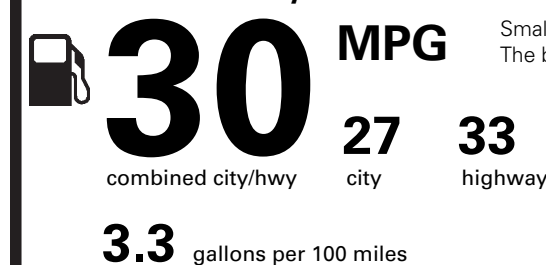

160.00  
90.00  
695.00

PRICE INFORMATION

BASE PRICE	\$27,105.00
TOTAL OPTIONS/OTHER	945.00
TOTAL VEHICLE & OPTIONS/OTHER	28,050.00
DESTINATION & DELIVERY	1,245.00

EPA DOT Fuel Economy and Environment

Gasoline Vehicle

Fuel Economy

Small SUVs range from 16 to 120 MPG. The best vehicle rates 136 MPGe.

You save  
**\$750**

in fuel costs over 5 years compared to the average new vehicle.

Annual fuel cost  
**\$1,350**

Fuel Economy & Greenhouse Gas Rating (tailpipe only) Smog Rating (tailpipe only)